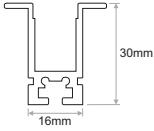

Image	Code	Description	Length	Design-Detail
	<b>PRF.024</b>	OMEGA alum.prof. / Anodized	2m	
	<b>COV.023</b> <b>COV.024</b> <b>COV.025</b> <b>COV.026</b> <b>COV.038</b>	POLYCARBONATE MILKY COVER POLYCARBONATE MILKY SATIN COVER POLYCARBONATE RULED COVER POLYCARBONATE CLEAR COVER POLYCARBONATE BLACK SATIN COVER	2m 2m 2m 2m 2m	
	<b>CAP.049</b>	END CAP		
	<b>ACC.055</b>	RETAINING SPRING		
	<b>ACC.056</b>	EXTENSION LINE		
	<b>ACC.057</b>	90° CORNER EXTENSION		
	<b>ACC.058</b>	60° CORNER EXTENSION		
	<b>ACC.059</b>	45° CORNER EXTENSION		